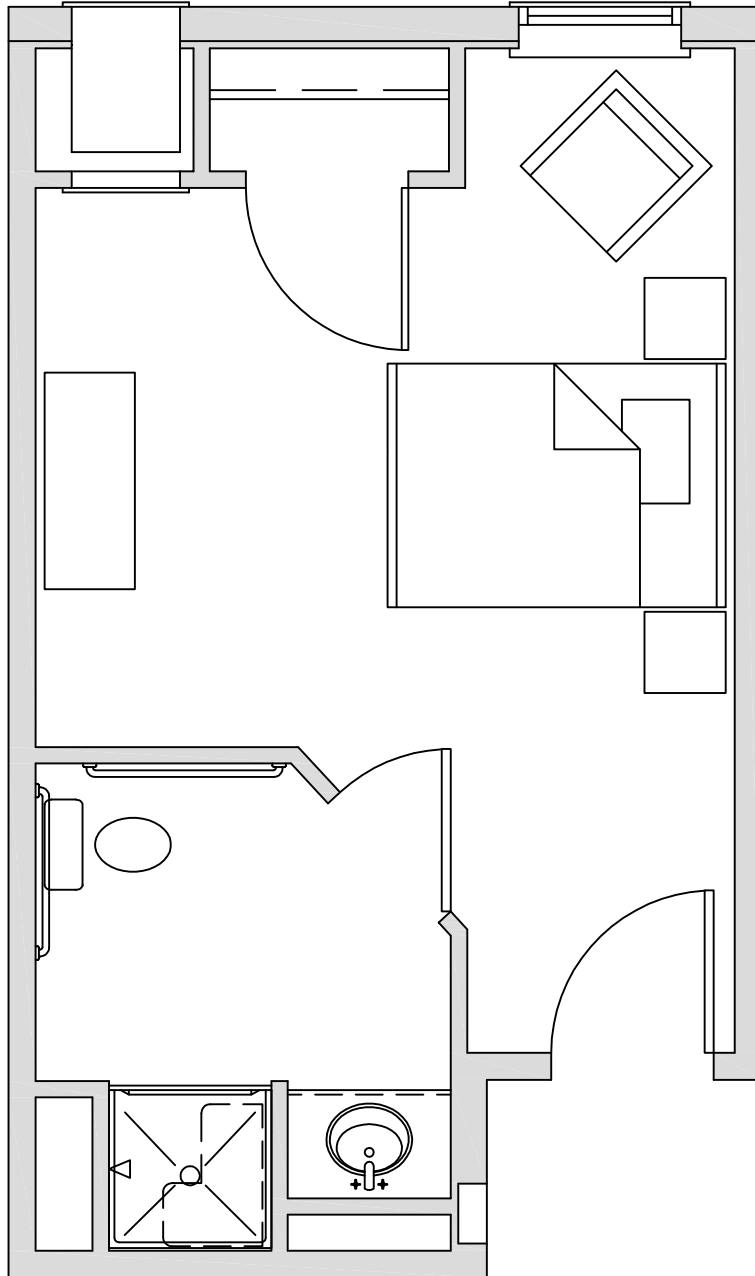

MARKET STREET

A MEMORY CARE RESIDENCE

UNIT MC 1

297 SQ. FT.